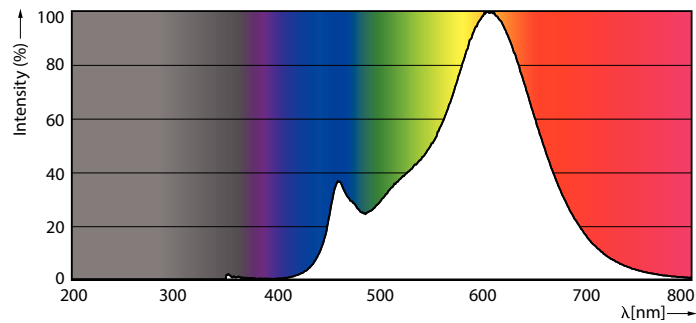

Photometric data

LEDbulb CLA 4,5W A60 E27 827 CL