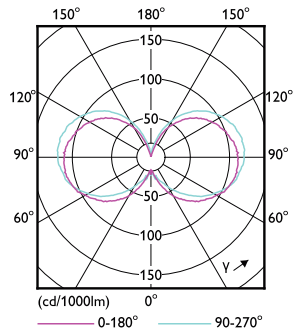

LEDbulb CLA WGD CRI90

Page 11

LEDbulb CLA 4,5W B35 E14 827 CL